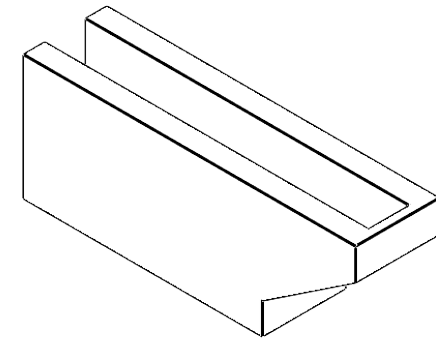

ITEM NUMBER: RFTURO040X06000X16000X006CLE00RCPR

4"W X 6"H X 16"L TIMBERTHANE ROUGH CEDAR CLEMMONS FAUX WOOD OPEN RAFTER TAIL, 6"L END, PRIMED TAN

SIDE PROFILE

FRONT PROFILE

ISOMETRIC

GENERATED DATE : 03/02/2023

EKENA MILLWORK
2300 WEST MAIN ST.
CLARKSVILLE, TX 75426
TOLL FREE: 866-607-0453
WWW.EKENAMILLWORK.COM

NOTES

1. INSTALLATION TO BE COMPLETED IN ACCORDANCE WITH MANUFACTURER'S SPECIFICATIONS.
2. DRAWING MAY NOT BE TO SCALE
3. THIS DRAWING IS INTENDED FOR DESIGN AND PLANNING PURPOSES ONLY.
4. ALL INFORMATION CONTAINED HEREIN WAS CURRENT AT THE TIME OF DEVELOPMENT BUT MUST BE REVIEWED AND APPROVED BY THE PRODUCT MANUFACTURER TO BE CONSIDERED ACCURATE.
5. TIMBERTHANE ARCHITECTURAL PRODUCTS ARE MADE FROM HIGH DENSITY URETHANE AND COME FACTORY PRIMED