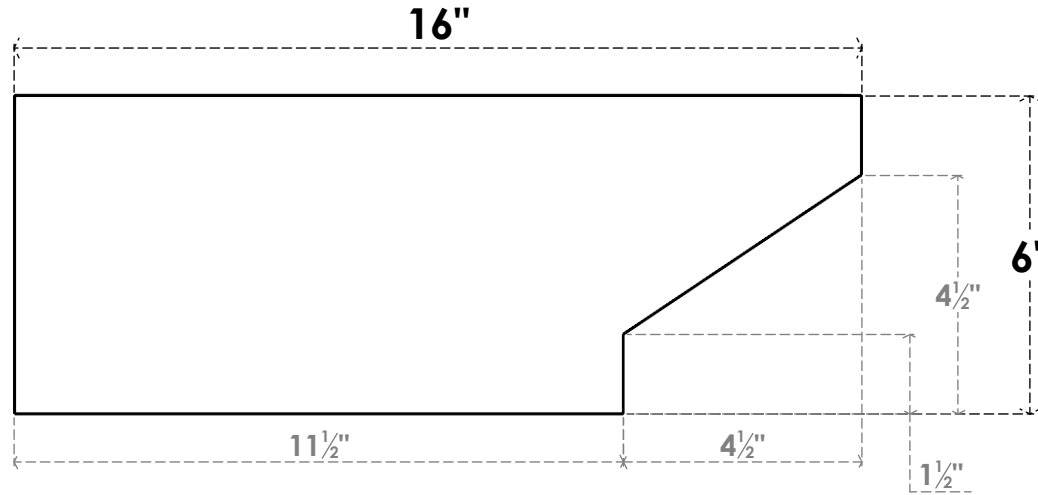

ITEM NUMBER: RFTURO040X06000X16000X006CLE00RCPR

4"W X 6"H X 16"L TIMBERTHANE ROUGH CEDAR CLEMMONS FAUX WOOD OPEN RAFTER TAIL, 6"L END, PRIMED TAN

SIDE PROFILE

FRONT PROFILE

ISOMETRIC

GENERATED DATE : 03/02/2023