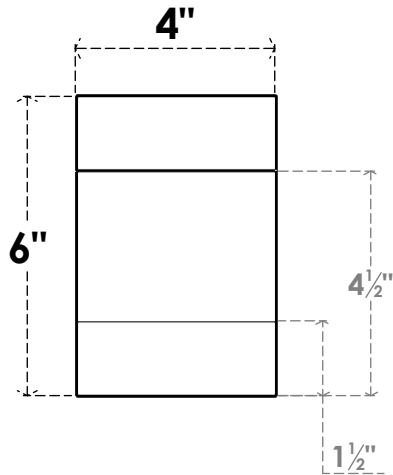

ITEM NUMBER: RFTURO040X06000X16000X006CLE00RCPR

4"W X 6"H X 16"L TIMBERTHANE ROUGH CEDAR CLEMMONS FAUX WOOD OPEN RAFTER TAIL, 6"L END, PRIMED TAN

SIDE PROFILE

FRONT PROFILE

ISOMETRIC

GENERATED DATE : 03/02/2023